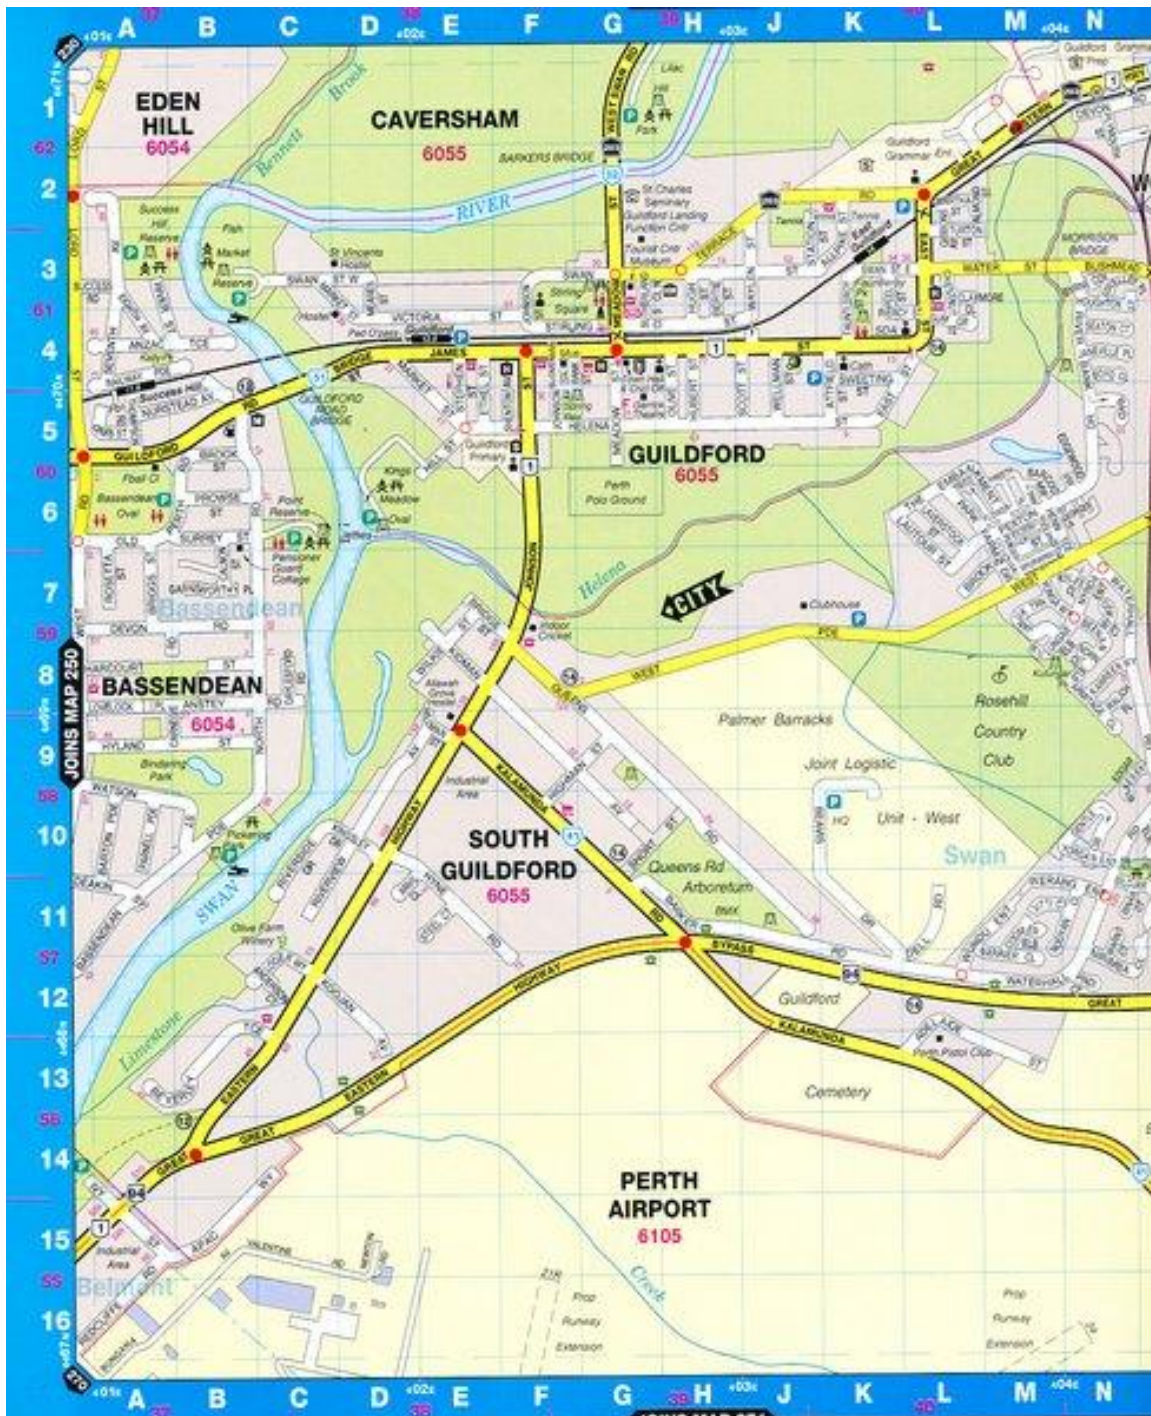

## ACCESS TO SITE FOR 2016 STATE DRY CASTING CHAMPIONSHIPS

UBD MAP 251 - 2009

Polo Ground is located at G 6 with a gate entrance at the end of Meadow Street Guildford. Follow directions to parking area on the day. The gate will be closed and locked at 08:30 to prevent public access to the casting area. All casters will need to be in by 07:45 and ready to cast at 08:00 AM.